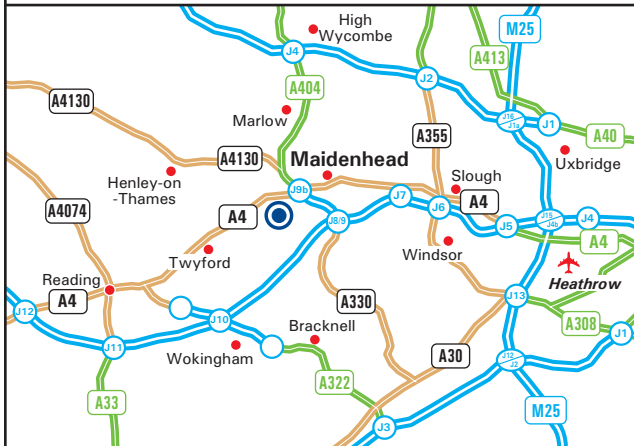

Quest Software (UK) Ltd
Ascot House - Maidenhead Office Park
Westacott Way
Littlewick Green
Maidenhead, Berkshire SL6 3QQ
Tel: +44 (0)1628 518000 - Fax: +44 (0)1628 822815
www.quest.com

From M4

- 1 Leave the M4 at junction 8/9 (signed Oxford, Henley, A404(M), Maidenhead and the A308(M)).
- 2 Take the A404(M) to junction 9b.
- 3 At the roundabout at the top of the slip road, take the first exit onto the A4 (Bath Road), towards Reading.
- 4 Remain on the A4 until the roundabout.
- 5 Turn left onto Westacott Way (signed Maidenhead Office Park)
- 6 Continue to the end of Westacott Way (see inset).

From M40

- 1 Leave the M40 at Junction 4 (signed Wycombe, Marlow, Maidenhead, A404 and M4)
- 2 Take the A404 South towards Marlow/Maidenhead (and M4) and continue for 7.4 miles until the junction with the A4
- 3 At the roundabout at the top of the slip road, take the third exit onto the A4 (Bath Road), towards Reading.
- 4 Follow directions above "From M4" point 4.

From M25

- 1 Leave the M25 at junction 15 (signed The West, Slough, Reading & M4). Follow directions above "From M4".

By Train

Maidenhead receives services from London Paddington, Slough, Oxford, Didcot Parkway. Marlow and Reading.